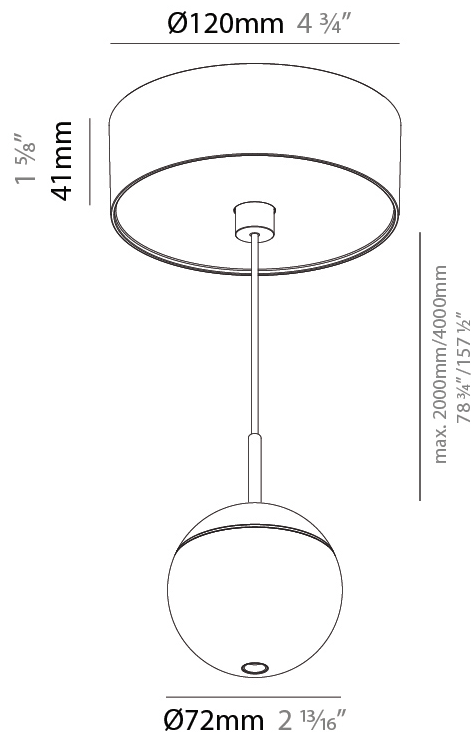

PHYSICAL

Shape: Round
Diameter (mm): 72
Diameter (in): 2 ¹³/₁₆
Height (mm): 72
Height (in): 2 ¹³/₁₆
Max. Overall Height (mm): 2072
Max. Overall Height (in): 81 ³/₁₆
Light Distribution: Downlight
Weight (kg): 0.76
Weight (lbs): 1.676
Diffuser: Shine Ring - White / Yellow / Orange / Red / Blue / Green
Fixture Finish: SSR / BKV / CWI / CRY / HAB / UFT / ITA / RUA / FTG / MYG / LOD / PUS / FRO / FUP / KIA / POP / BLS / SPG / MEY / GOH / GUM / CHC / COM / ABZ / JAG / OBR / MOS / ROR
Fixture Material: Aluminum Die Cast
Cable Details: 2000mm or 4000mm Cable - Color Options: Black / White / Orange / Red / Green

ELECTRICAL

Lamp Type: LED (Zhaga Standard)
Input Wattage (W): 6.6
Total Output Wattage (W): 6
Dimming: Tri-Mode (Non-Dimming and Phase Dimming (120Vac only) and 0-10V Dimming)
Driver Included: Yes
Driver Location: External
Driver Type: Constant Current - Universal
Driver Class: Class 2
Housing: ENCP3 w/quick connect
Input Voltage (V): 120 - 277
Constant Current (MA): 500

LED

Number of LEDs: 1
Color Temperature (°K): 2700 / 3000 / 4000
Max. Delivered Lumen (lm): 270 / 290 / 310
CRI: >90 CRI
Efficiency (%): 60
Lamp Life (hrs): 50000

OPTICAL

Optic°: 55

RATINGS AND CERTIFICATIONS

Certified By: Certified for North American Standards
IP rating: IP20

PROJECT
TYPE
SPECIFIER
QUANTITY
DATE