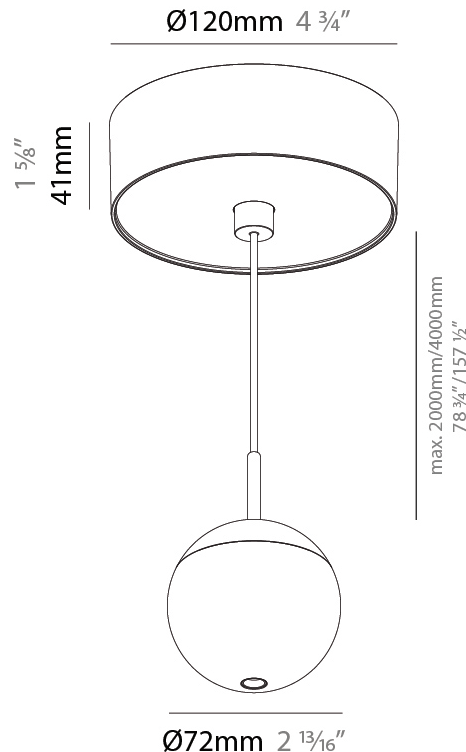

GENERAL

Series: Snooker
Subseries: Snooker Monopoint Surface Canopy
Brand: Prolicht
Division: Architectural
Mounting Type: Suspension
Mounting Location: Ceiling
Subcategory: Pendant

PHYSICAL

Shape: Round
Diameter (mm): 72
Diameter (in): 2 ¹³/₁₆
Height (mm): 72
Height (in): 2 ¹³/₁₆
Max. Overall Height (mm): 2072
Max. Overall Height (in): 81 ⁹/₁₆
Light Distribution: Downlight
Weight (kg): 0.745
Weight (lbs): 1.642
Fixture Finish: SSR / BKV / CWI / CRY / HAB / UFT / ITA / RUA / FTG / MYG / LOD / PUS / FRO / FUP / KIA / POP / BLS / SPG / MEY / GOH / GUM / CHC / COM / ABZ / JAG / OBR / MOS / ROR
Fixture Material: Aluminum Die Cast
Cable Details: 2000mm or 4000mm Cable - Color Options: Black / White / Orange / Red / Green

ELECTRICAL

Lamp Type: LED (Zhaga Standard)
Input Wattage (W): 6.6
Total Output Wattage (W): 6
Dimming: Tri-Mode (Non-Dimming and Phase Dimming (120Vac only) and 0-10V Dimming)
Driver Included: Yes
Driver Location: External
Driver Type: Constant Current - Universal
Driver Class: Class 2
Housing: ENCP3 w/quick connect
Input Voltage (V): 120 - 277
Constant Current (MA): 500

LED

Color Temperature (°K): 2700 / 3000 / 4000
Max. Delivered Lumen (lm): 310 / 328 / 356
Nominal Lumen (lm): 460 / 487 / 528
CRI: >90 CRI
Efficiency (%): 60
Lamp Life (hrs): 50000

OPTICAL

Optic°: 32 / 58

RATINGS AND CERTIFICATIONS

Certified By: Certified for North American Standards
IP rating: IP20